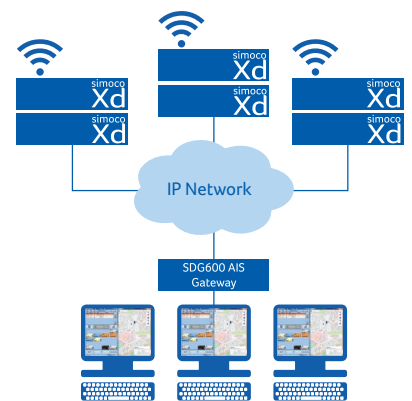

Key Features

- Fully integrated with Simoco Xd trunked radio systems
- Monitor multiple simultaneous group calls while talking on selected group call or individual call
- Clear user feedback, including PTT grant indication and identity of talking party (even when group is not monitored or selected)
- All DMR call types including broadcast and all unit calls
- Emergency calls and 3 levels of priority
- Short data (up to 52 chars) and status messages
- Configurable group call buttons with ability to dynamically change priority and broadcast when making each call
- Configurable speed dial buttons for individual calls, SDM's and status messages
- Dial pad
- Call stack with call back functionality and ability to retain any call to call-back later
- Configurable audio output (speaker/headset) for received audio and ring tones

The fully integrated AVL solution has the following key features:

- Display map showing location of DMR Radios
- Call and send short data messages directly from the radio icon on the map
- Man down and lone worker alarms with visual and audible indications
- Geofence configuration and violation alerts
- Search for and follow a radio unit (map pans as radio moves)
- Time and date filtered GPS trails

Network Architecture

Simoco Xd Dispatch can be configured in either single or multi-seat configurations, both of which interface to the Tier III DMR Xd infrastructure via the Simoco AIS Gateway.

Equipment Type	Recommendation
Console PC (Windows 10)	Microsoft Windows 10 Professional HP ProDesk 400 Core i3, 4GB RAM, 500GB HDD, Ethernet
Touchscreen	Dispatch only: iiyama Prolite 15", Aspect ratio 6:4 Dispatch/AVL: ELO Touch Solution 2002L 19.5", Aspect ratio 16:9 Viewsonic TD2220 widescreen, aspect ratio 16:9
Headset (USB)	Plantronics Blackwire 3215 USB-A corded UC headset Note: To avoid disconnecting USB to change headsets, a corded headset with 3.5mm jack to USB connector is recommended
Footswitch (USB)	Herga 6289 general purpose footswitch
Desktop mic (USB)	Buddy desktop mic 7G
AIS Gateway/ AVL Server PC (Linux - 64bit)	HP 400G4PD i5, 4G RAM, 500GB HDD, Lindy PCI-Express ethernet

Contact Us

Field House
Uttoxeter Old Road
Derby
DE1 1NH
Tel UK: 08717 411 050
Tel International: +44 (0) 1332 375 500
info@simocowireless.com

1270 Ferntree Gully Rd
Scoresby, VIC 3179
Tel: +61 (0) 3 9730 3999
Fax: +61 (0) 3 9730 3964
inquiry.aus@simocowireless.com

www.simocowirelessolutions.com

www.simocowirelessolutions.com

simoco
wireless solutions

Simoco Xd Dispatch - November 2021